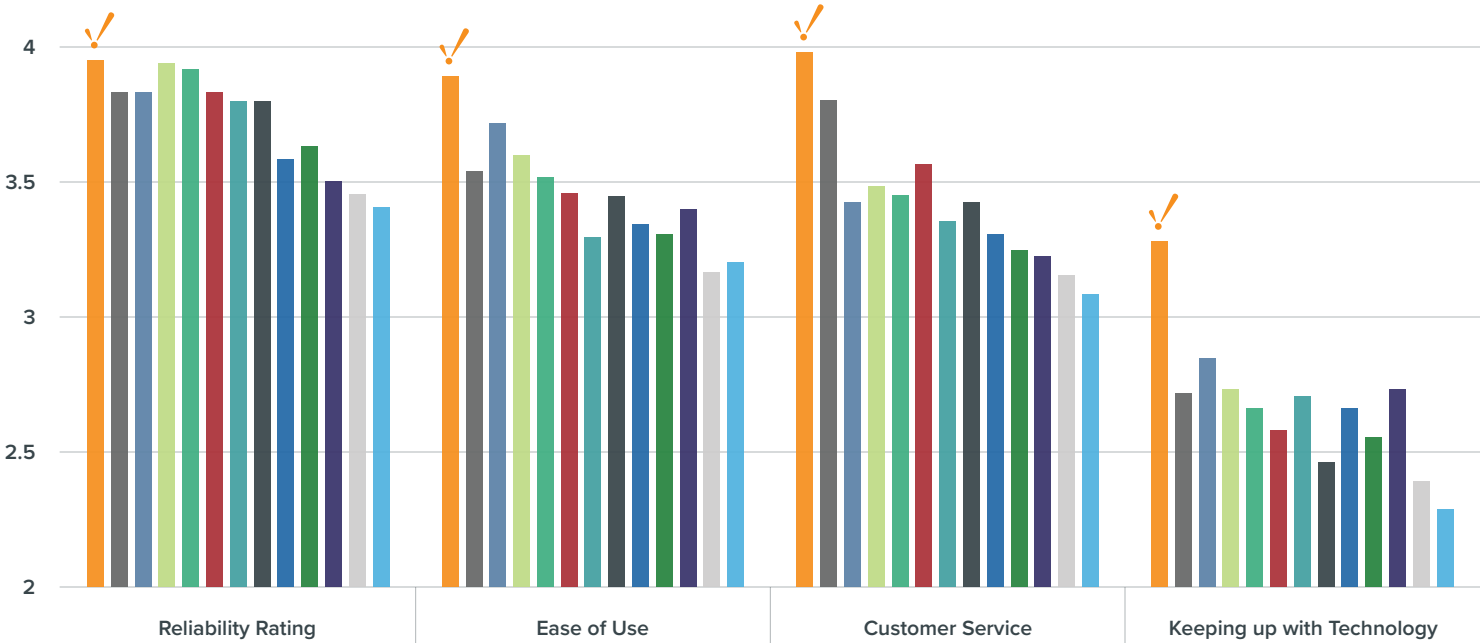

# 2018 HMI Software User Experience Survey

Conducted by Automation.com

Company	Reliability Rating	Ease of Use	Customer Service	Keeping up with Technology
Inductive Automation	3.94	3.9	3.98	3.29
Rockwell Automation PlantPAx	3.83	3.55	3.8	2.72
Wonderware	3.83	3.72	3.43	2.85
Honeywell DCS	3.93	3.6	3.49	2.73
Emerson DeltaV	3.91	3.52	3.45	2.66
Rockwell Automation	3.83	3.46	3.57	2.58
Siemens HMI	3.79	3.3	3.36	2.71
Schneider Electric - Foxboro	3.79	3.45	3.43	2.47
National Instruments HMI Software	3.58	3.34	3.31	2.66
Schneider Electric - Citect	3.62	3.31	3.25	2.56
Iconics	3.5	3.4	3.23	2.73
GE Proficy iFix	3.45	3.17	3.15	2.39
GE Cimplicity	3.41	3.2	3.09	2.29